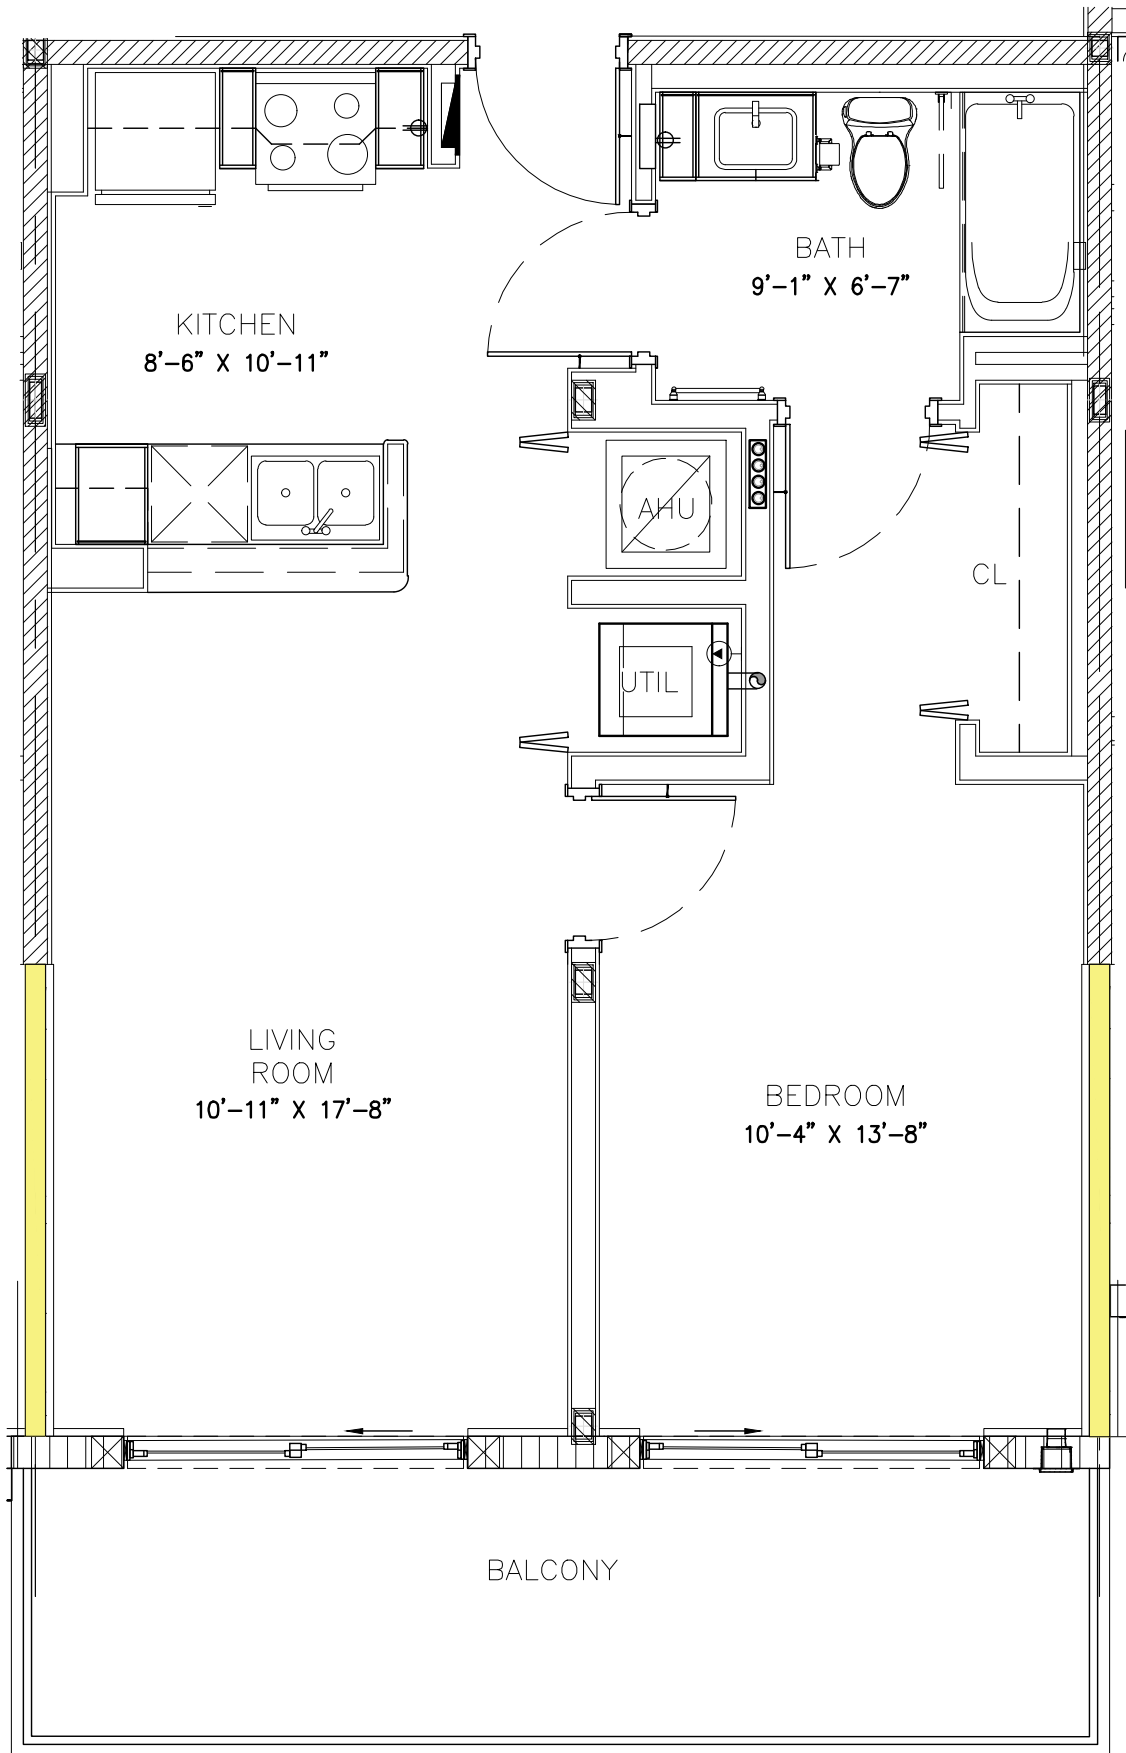

UNIT A1.5

A/C AREA	660 S.F.
BALCONY	128 S.F.

SCALE: 1/4" = 1'-0"

ANF GROUP, INC.
MIAMI, FLORIDA

UNIT -
SOL VISTA - CASA DEVON II

BURGOS
LANZA
ARCHITECTS & PLANNERS