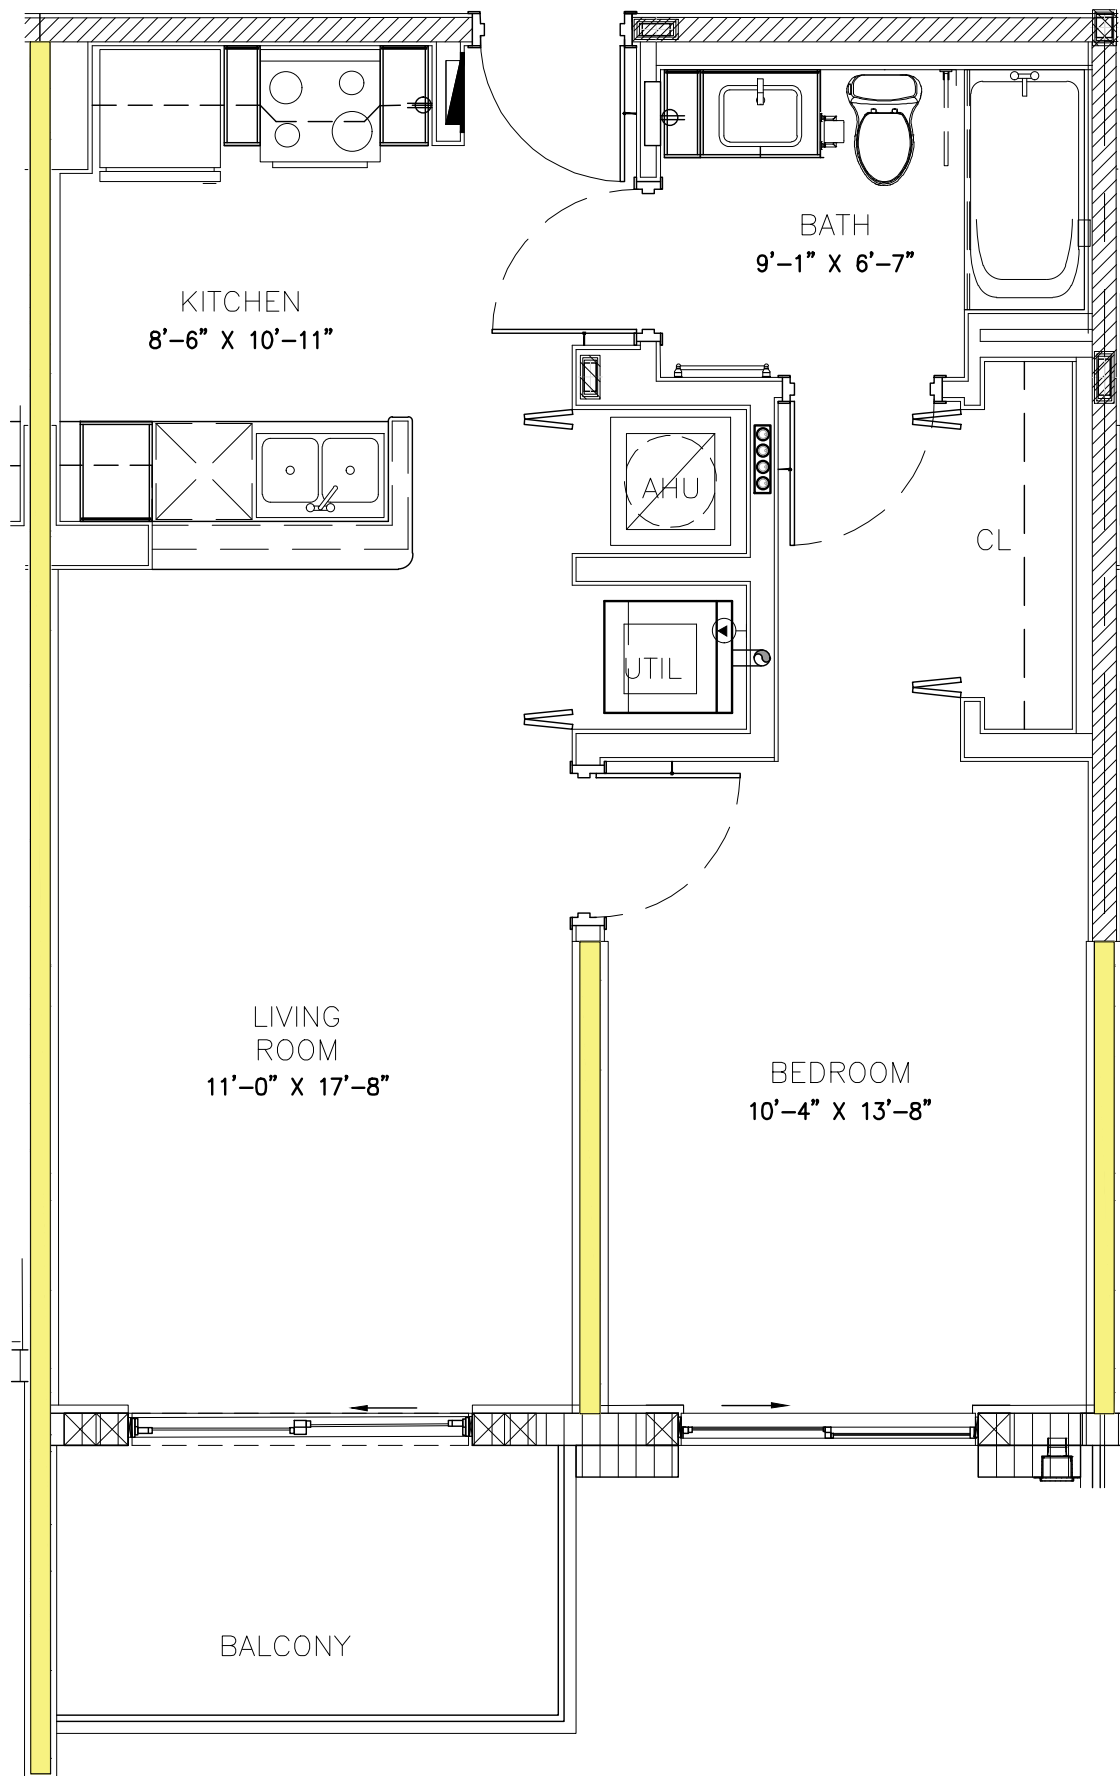

A/C AREA	660 S.F.
BALCONY	64 S.F.

SCALE: 1/4" = 1'-0"

ANF GROUP, INC.
MIAMI, FLORIDA

UNIT -
SOL VISTA - CASA DEVON II

BURGOS
LANZA
ARCHITECTS & PLANNERS

UNIT A1.3

A/C AREA

660 S.F.

SCALE: 1/4" = 1'-0"

ANF GROUP, INC.
MIAMI, FLORIDA

UNIT -
SOL VISTA - CASA DEVON II

BURGOS
LANZA
ARCHITECTS & PLANNERS

UNIT A1.4

A/C AREA	660 S.F.
BALCONY	60 S.F.

SCALE: 1/4" = 1'-0"

ANF GROUP, INC.
MIAMI, FLORIDA