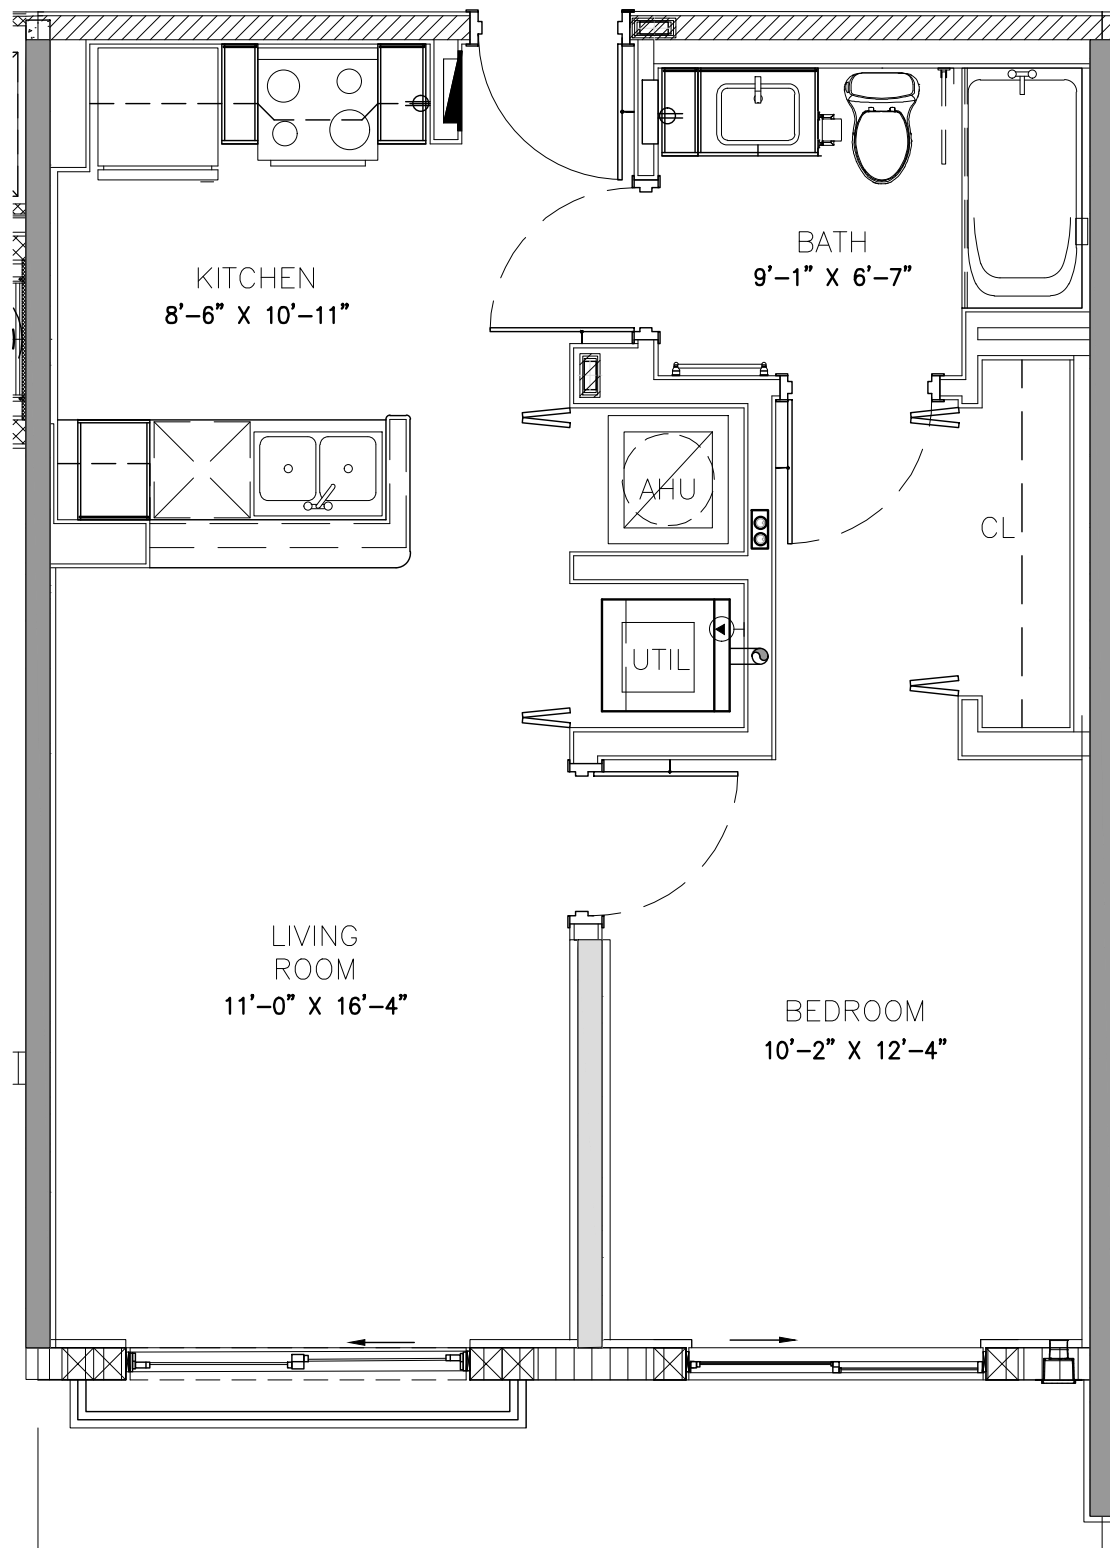

BURGOS
LANZA
ARCHITECTS & PLANNERS

UNIT A1.10

A/C AREA

660 S.F.

SCALE: 1/4" = 1'-0"

ANF GROUP, INC.
MIAMI, FLORIDA

UNIT -
SOL VISTA - CASA DEVON II

BURGOS
LANZA
ARCHITECTS & PLANNERS

UNIT A1.11

A/C AREA

630 S.F.

SCALE: 1/4" = 1'-0"

ANF GROUP, INC.
MIAMI, FLORIDA

UNIT -
SOL VISTA - CASA DEVON II

BURGOS
LANZA
ARCHITECTS & PLANNERS

UNIT A2.1